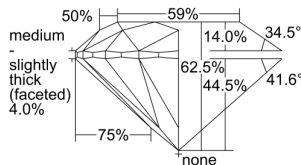

GIA®

FACSIMILE

GIA REPORT 2494855538

Verify this report at GIA.edu

GIA NATURAL DIAMOND DOSSIER®

July 10, 2024
GIA Report Number 2494855538
Shape and Cutting Style ..... Round Brilliant
Measurements ..... 4.34 - 4.37 x 2.72 mm

GRADING RESULTS

Carat Weight ..... 0.31 carat
Color Grade ..... F
Clarity Grade S11
Cut Grade ..... Excellent

ADDITIONAL GRADING INFORMATION

Polish ..... Excellent
Symmetry ..... Excellent
Fluorescence ..... Faint
Clarity Characteristics ..... Cloud, Crystal
Inscription(s): GIA 2494855538

PROPORTIONS

Profile to actual proportions

GRADING SCALES

GIA COLOR SCALE	GIA CLARITY SCALE	GIA CUT SCALE	
D	FLAWLESS	EXCELLENT	
E	INTERNALLY FLAWLESS		
F		VVS₁	VERY GOOD
G	VVS₂		
H	VS₁	GOOD	
I	VS₂		
J	S1₁	FAIR	
K	S1₂		
L	I₁	POOR	
M	I₂		
N	I₃		
O			
P			
Q			
R			
S			
T			
U			
V			
W			
X			
Y			
Z