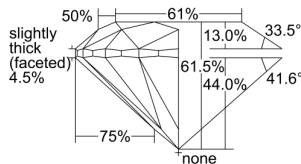

GIA®

FACSIMILE

GIA REPORT 2494858864

Verify this report at GIA.edu

GIA NATURAL DIAMOND DOSSIER®

July 09, 2024
GIA Report Number 2494858864
Shape and Cutting Style ..... Round Brilliant
Measurements ..... 4.43 - 4.45 x 2.73 mm

GRADING RESULTS

Carat Weight ..... 0.33 carat
Color Grade ..... H
Clarity Grade VVS2
Cut Grade ..... Excellent

ADDITIONAL GRADING INFORMATION

Polish ..... Excellent
Symmetry ..... Excellent
Fluorescence ..... Faint
Clarity Characteristics ..... Pinpoint
Inscription(s): GIA 2494858864

PROPORTIONS

Profile to actual proportions