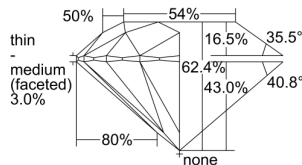

GIA®

FACSIMILE

GIA REPORT

2494867481

Verify this report at GIA.edu

GIA NATURAL DIAMOND DOSSIER®

July 24, 2024
GIA Report Number **2494867481**
Shape and Cutting Style ..... **Round Brilliant**
Measurements ..... **4.45 - 4.48 x 2.79 mm**

GRADING RESULTS

Carat Weight ..... **0.33 carat**
Color Grade ..... **H**
Clarity Grade **S11**
Cut Grade ..... **Excellent**

ADDITIONAL GRADING INFORMATION

Polish ..... **Excellent**
Symmetry ..... **Excellent**
Fluorescence ..... **None**
Clarity Characteristics..... **Crystal, Cloud, Feather, Knot**
Inscription(s): **GIA 2494867481**

PROPORTIONS

Profile to actual proportions

GRADING SCALES

GIA COLOR SCALE	GIA CLARITY SCALE	GIA CUT SCALE	
D	FLAWLESS	EXCELLENT	
E	INTERNALLY FLAWLESS		
F		VVS₁	VERY GOOD
G	VVS₂		
H	VS₁	GOOD	
I	VS₂		
J	S1₁	FAIR	
K	S1₂		
L	I₁	POOR	
M	I₂		
N	I₃		
O			
P			
Q			
R			
S			
T			
U			
V			
W			
X			
Y			
Z