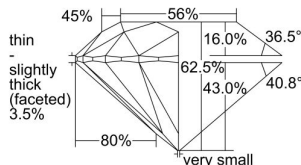

GIA®

FACSIMILE

GIA REPORT 2494878423

Verify this report at GIA.edu

GIA NATURAL DIAMOND DOSSIER®

July 11, 2024
GIA Report Number **2494878423**
Shape and Cutting Style ..... **Round Brilliant**
Measurements ..... **5.36 - 5.40 x 3.36 mm**

GRADING RESULTS

Carat Weight ..... **0.60 carat**
Color Grade ..... **F**
Clarity Grade **VS2**
Cut Grade ..... **Excellent**

ADDITIONAL GRADING INFORMATION

Polish ..... **Excellent**
Symmetry ..... **Excellent**
Fluorescence ..... **None**
Clarity Characteristics..... **Cloud, Feather, Crystal**
Inscription(s): **GIA 2494878423**

PROPORTIONS

Profile to actual proportions

GRADING SCALES

GIA COLOR SCALE	GIA CLARITY SCALE	GIA CUT SCALE
D	FLAWLESS	EXCELLENT
E	INTERNALLY FLAWLESS	
F	VVS₁	VERY GOOD
G		
H	VS₁	GOOD
I		
J	VS₂	FAIR
K		
L	SI₁	POOR
M		
N	I₁	
O		
P	I₂	
R		
S	I₃	
T		
U		
V		
W		
X		
Y		
Z