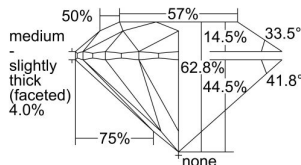

GIA®

FACSIMILE

GIA REPORT 2494887956

Verify this report at GIA.edu

GIA NATURAL DIAMOND DOSSIER®

July 09, 2024
GIA Report Number **2494887956**
Shape and Cutting Style ..... **Round Brilliant**
Measurements ..... **4.26 - 4.29 x 2.69 mm**

GRADING RESULTS

Carat Weight ..... **0.30 carat**
Color Grade ..... **F**
Clarity Grade **VVS1**
Cut Grade ..... **Excellent**

ADDITIONAL GRADING INFORMATION

Polish ..... **Excellent**
Symmetry ..... **Excellent**
Fluorescence ..... **None**
Clarity Characteristics ..... **Pinpoint**
Inscription(s): **GIA 2494887956**

PROPORTIONS

Profile to actual proportions

GRADING SCALES

GIA COLOR SCALE	GIA CLARITY SCALE	GIA CUT SCALE	
D	FLAWLESS	EXCELLENT	
E	INTERNALLY FLAWLESS		
F		VVS₁	VERY GOOD
G	VVS₂		
H	VS₁	GOOD	
I	VS₂		
J	SI₁	FAIR	
K	SI₂		
L	I₁	POOR	
M	I₂		
N	I₃		
O			
P			
Q			
R			
S			
T			
U			
V			
W			
X			
Y			
Z