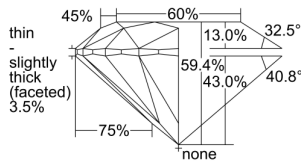

GIA®

FACSIMILE

GIA REPORT 2494890476

Verify this report at GIA.edu

GIA NATURAL DIAMOND DOSSIER®

July 10, 2024
GIA Report Number 2494890476
Shape and Cutting Style ..... Round Brilliant
Measurements ..... 4.33 - 4.37 x 2.59 mm

GRADING RESULTS

Carat Weight ..... 0.30 carat
Color Grade ..... E
Clarity Grade VS1
Cut Grade ..... Excellent

ADDITIONAL GRADING INFORMATION

Polish ..... Excellent
Symmetry ..... Excellent
Fluorescence ..... Medium Blue
Clarity Characteristics..... Crystal, Cavity, Pinpoint, Cloud
Inscription(s): GIA 2494890476

PROPORTIONS

Profile to actual proportions

GRADING SCALES

GIA COLOR SCALE	GIA CLARITY SCALE	GIA CUT SCALE
D	FLAWLESS	EXCELLENT
E	FLAWLESS	
F	INTERNALLY FLAWLESS	VERY GOOD
G	FLAWLESS	
H	VVS₁	GOOD
I	VVS₂	
J	VS₁	FAIR
K	VS₂	
L	SI₁	POOR
M	SI₂	
N	I₁	
O	I₂	
P	I₃	
Q		
R		
S		
T		
U		
V		
W		
X		
Y		
Z