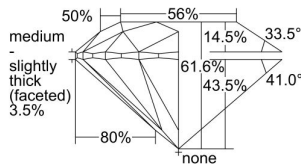

GIA®

FACSIMILE

GIA REPORT 2494891064

Verify this report at GIA.edu

GIA NATURAL DIAMOND DOSSIER®

July 25, 2024
GIA Report Number 2494891064
Shape and Cutting Style ..... Round Brilliant
Measurements ..... 4.67 - 4.71 x 2.89 mm

GRADING RESULTS

Carat Weight ..... 0.38 carat
Color Grade ..... H
Clarity Grade VVS1
Cut Grade ..... Excellent

ADDITIONAL GRADING INFORMATION

Polish ..... Excellent
Symmetry ..... Excellent
Fluorescence ..... None
Clarity Characteristics ..... Cloud, Pinpoint
Inscription(s): GIA 2494891064

PROPORTIONS

Profile to actual proportions

GRADING SCALES

GIA COLOR SCALE	GIA CLARITY SCALE	GIA CUT SCALE	
D	FLAWLESS	EXCELLENT	
E	INTERNALLY FLAWLESS		
F		VVS₁	VERY GOOD
G	VVS₂		
H	VS₁	GOOD	
I	VS₂		
J	SI₁	FAIR	
K	SI₂		
L	I₁	POOR	
M	I₂		
N	I₃		
O			
P			
Q			
R			
S			
T			
U			
V			
W			
X			
Y			
Z