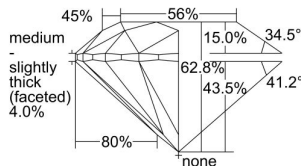

GIA®

FACSIMILE

GIA REPORT 2494901560

Verify this report at GIA.edu

GIA NATURAL DIAMOND DOSSIER®

July 11, 2024
GIA Report Number 2494901560
Shape and Cutting Style ..... Round Brilliant
Measurements ..... 4.09 - 4.11 x 2.58 mm

GRADING RESULTS

Carat Weight ..... 0.26 carat
Color Grade ..... F
Clarity Grade VS1
Cut Grade ..... Excellent

ADDITIONAL GRADING INFORMATION

Polish ..... Excellent
Symmetry ..... Excellent
Fluorescence ..... None
Clarity Characteristics ..... Cloud
Inscription(s): GIA 2494901560

PROPORTIONS

Profile to actual proportions