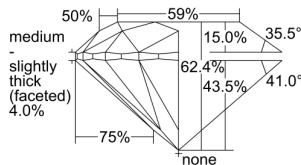

GIA®

FACSIMILE

GIA REPORT 2494914056

Verify this report at GIA.edu

GIA NATURAL DIAMOND DOSSIER®

July 12, 2024
GIA Report Number 2494914056
Shape and Cutting Style ..... Round Brilliant
Measurements ..... 5.07 - 5.10 x 3.17 mm

GRADING RESULTS

Carat Weight ..... 0.51 carat
Color Grade ..... F
Clarity Grade VS1
Cut Grade ..... Excellent

ADDITIONAL GRADING INFORMATION

Polish ..... Excellent
Symmetry ..... Excellent
Fluorescence ..... Faint
Clarity Characteristics ..... Cloud, Crystal
Inscription(s): GIA 2494914056

PROPORTIONS

Profile to actual proportions

GRADING SCALES

GIA COLOR SCALE	GIA CLARITY SCALE	GIA CUT SCALE	
D	FLAWLESS	EXCELLENT	
E	INTERNALLY FLAWLESS		
F		VVS₁	VERY GOOD
G	VVS₂		
H	VS₁	GOOD	
I	VS₂		
J	SI₁	FAIR	
K	SI₂		
L	I₁	POOR	
M	I₂		
N	I₃		
O			
P			
Q			
R			
S			
T			
U			
V			
W			
X			
Y			
Z