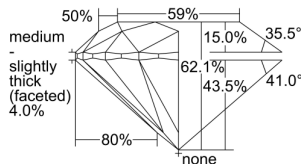

GIA®

FACSIMILE

GIA REPORT 2494915934

Verify this report at GIA.edu

GIA NATURAL DIAMOND DOSSIER®

July 15, 2024
GIA Report Number 2494915934
Shape and Cutting Style ..... Round Brilliant
Measurements ..... 5.08 - 5.10 x 3.16 mm

GRADING RESULTS

Carat Weight ..... 0.50 carat
Color Grade ..... H
Clarity Grade VS1
Cut Grade ..... Excellent

ADDITIONAL GRADING INFORMATION

Polish ..... Excellent
Symmetry ..... Excellent
Fluorescence ..... None
Clarity Characteristics ..... Crystal, Needle
Inscription(s): GIA 2494915934

PROPORTIONS

Profile to actual proportions

GRADING SCALES

GIA COLOR SCALE	GIA CLARITY SCALE	GIA CUT SCALE	
D	FLAWLESS	EXCELLENT	
E	INTERNALLY FLAWLESS		
F		VVS₁	VERY GOOD
G	VVS₂		
H	VS₁	GOOD	
I	VS₂		
J	SI₁	FAIR	
K	SI₂		
L	I₁	POOR	
M	I₂		
N	I₃		
O			
P			
Q			
R			
S			
T			
U			
V			
W			
X			
Y			
Z