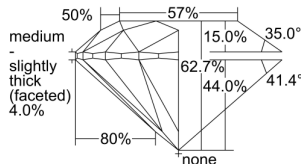

GIA®

FACSIMILE

GIA REPORT 2494918709

Verify this report at GIA.edu

GIA NATURAL DIAMOND DOSSIER®

July 15, 2024
GIA Report Number 2494918709
Shape and Cutting Style ..... Round Brilliant
Measurements ..... 4.90 - 4.91 x 3.08 mm

GRADING RESULTS

Carat Weight ..... 0.45 carat
Color Grade ..... E
Clarity Grade VS2
Cut Grade ..... Excellent

ADDITIONAL GRADING INFORMATION

Polish ..... Excellent
Symmetry ..... Excellent
Fluorescence ..... None
Clarity Characteristics ..... Cloud, Crystal
Inscription(s): GIA 2494918709

PROPORTIONS

Profile to actual proportions

GRADING SCALES

GIA COLOR SCALE	GIA CLARITY SCALE	GIA CUT SCALE	
D	FLAWLESS	EXCELLENT	
E	INTERNALLY FLAWLESS		
F		VVS₁	VERY GOOD
G	VVS₂		
H	VS₁	GOOD	
I	VS₂		
J	SI₁	FAIR	
K	SI₂		
L	I₁	POOR	
M	I₂		
N	I₃		
O			
P			
Q			
R			
S			
T			
U			
V			
W			
X			
Y			
Z