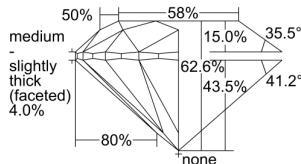

GIA®

FACSIMILE

GIA REPORT 2494926980

Verify this report at GIA.edu

GIA NATURAL DIAMOND DOSSIER®

July 16, 2024
GIA Report Number 2494926980
Shape and Cutting Style ..... Round Brilliant
Measurements ..... 4.51 - 4.55 x 2.84 mm

GRADING RESULTS

Carat Weight ..... 0.36 carat
Color Grade ..... F
Clarity Grade VS2
Cut Grade ..... Excellent

ADDITIONAL GRADING INFORMATION

Polish ..... Excellent
Symmetry ..... Excellent
Fluorescence ..... None
Clarity Characteristics ..... Crystal
Inscription(s): GIA 2494926980

PROPORTIONS

Profile to actual proportions

GRADING SCALES

GIA COLOR SCALE

COLORED	D
	E
	F
	G
	H
	I
	J
NEAR COLORLESS	K
	L
	M
	N
	O
	P
	R
	S
	T
	U
	V
	W
	X
	Y
LIGHT	Z

GIA CLARITY SCALE

GIA CUT SCALE

EXCELLENT
VERY GOOD
GOOD
FAIR
POOR