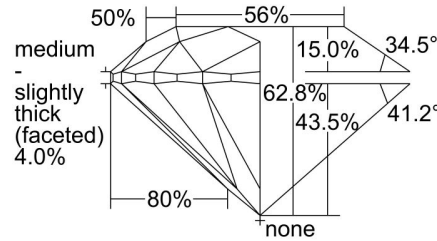

GIA NATURAL DIAMOND GRADING REPORT

July 17, 2024  
 GIA Report Number ..... 2494928912  
 Shape and Cutting Style ..... Round Brilliant  
 Measurements ..... 6.37 - 6.40 x 4.01 mm

GRADING RESULTS

Carat Weight ..... 1.01 carat  
 Color Grade ..... I  
 Clarity Grade ..... SI1  
 Cut Grade ..... Excellent

PROPORTIONS

Profile to actual proportions

CLARITY CHARACTERISTICS

KEY TO SYMBOLS\*

- Twinning Wisp
- Indented Natural
- Feather
- Needle
- Knot
- Natural
- Crystal

\* Red symbols denote internal characteristics (inclusions). Green or black symbols denote external characteristics (blemishes). Diagram is an approximate representation of the diamond, and symbols shown indicate type, position, and approximate size of clarity characteristics. All clarity characteristics may not be shown. Details of finish are not shown.