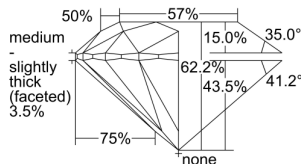

GIA®

FACSIMILE

GIA REPORT 2494936584

Verify this report at GIA.edu

GIA NATURAL DIAMOND DOSSIER®

July 17, 2024
GIA Report Number 2494936584
Shape and Cutting Style ..... Round Brilliant
Measurements ..... 5.16 - 5.19 x 3.22 mm

GRADING RESULTS

Carat Weight ..... 0.53 carat
Color Grade ..... D
Clarity Grade S11
Cut Grade ..... Excellent

ADDITIONAL GRADING INFORMATION

Polish ..... Excellent
Symmetry ..... Excellent
Fluorescence ..... None
Clarity Characteristics ..... Crystal
Inscription(s): GIA 2494936584

PROPORTIONS

Profile to actual proportions

GRADING SCALES

GIA COLOR SCALE	GIA CLARITY SCALE	GIA CUT SCALE	
D	FLAWLESS	EXCELLENT	
E	INTERNALLY FLAWLESS		
F		VVS₁	VERY GOOD
G	VVS₂		
H	VS₁	GOOD	
I	VS₂		
J	S1₁	FAIR	
K	S1₂		
L	I₁	POOR	
M	I₂		
N	I₃		
O			
P			
Q			
R			
S			
T			
U			
V			
W			
X			
Y			
Z