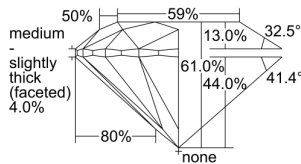

GIA®

FACSIMILE

GIA REPORT 2494937194

Verify this report at GIA.edu

GIA NATURAL DIAMOND DOSSIER®

July 16, 2024
GIA Report Number 2494937194
Shape and Cutting Style ..... Round Brilliant
Measurements ..... 4.22 - 4.25 x 2.59 mm

GRADING RESULTS

Carat Weight ..... 0.28 carat
Color Grade ..... F
Clarity Grade VS1
Cut Grade ..... Excellent

ADDITIONAL GRADING INFORMATION

Polish ..... Excellent
Symmetry ..... Excellent
Fluorescence ..... None
Clarity Characteristics..... Crystal, Cloud, Pinpoint
Inscription(s): GIA 2494937194

PROPORTIONS

Profile to actual proportions

GRADING SCALES

GIA COLOR SCALE	GIA CLARITY SCALE	GIA CUT SCALE	
D	FLAWLESS	EXCELLENT	
E	INTERNALLY FLAWLESS		
F		VVS₁	VERY GOOD
G	VVS₂		
H	VS₁	GOOD	
I	VS₂		
J	SI₁	FAIR	
K	SI₂		
L	I₁	POOR	
M	I₂		
N	I₃		
O			
P			
Q			
R			
S			
T			
U			
V			
W			
X			
Y			
Z