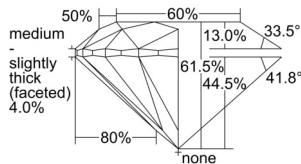

GIA®

FACSIMILE

GIA REPORT 2494939145

Verify this report at GIA.edu

GIA NATURAL DIAMOND DOSSIER®

August 08, 2024
GIA Report Number 2494939145
Shape and Cutting Style ..... Round Brilliant
Measurements ..... 4.79 - 4.81 x 2.95 mm

GRADING RESULTS

Carat Weight ..... 0.41 carat
Color Grade ..... G
Clarity Grade VS1
Cut Grade ..... Excellent

ADDITIONAL GRADING INFORMATION

Polish ..... Excellent
Symmetry ..... Excellent
Fluorescence ..... None
Clarity Characteristics ..... Crystal, Pinpoint
Inscription(s): GIA 2494939145

PROPORTIONS

Profile to actual proportions

GRADING SCALES

GIA COLOR SCALE	GIA CLARITY SCALE	GIA CUT SCALE	
D	FLAWLESS	EXCELLENT	
E	INTERNALLY FLAWLESS		
F		VVS₁	VERY GOOD
G	VVS₂		
H	VS₁	GOOD	
I	VS₂		
J	SI₁	FAIR	
K	SI₂		
L	I₁	POOR	
M			
N			
O	I₂		
P			
Q	I₃		
R			
S			
T			
U			
V			
W			
X			
Y			
Z