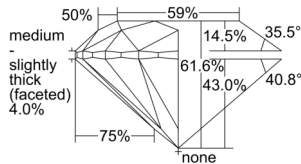

GIA®

FACSIMILE

GIA REPORT 2494941775

Verify this report at GIA.edu

GIA NATURAL DIAMOND DOSSIER®

August 07, 2024
GIA Report Number **2494941775**
Shape and Cutting Style ..... **Round Brilliant**
Measurements ..... **3.75 - 3.76 x 2.31 mm**

GRADING RESULTS

Carat Weight ..... **0.20 carat**
Color Grade ..... **H**
Clarity Grade **VS1**
Cut Grade ..... **Excellent**

ADDITIONAL GRADING INFORMATION

Polish ..... **Excellent**
Symmetry ..... **Excellent**
Fluorescence ..... **None**
Clarity Characteristics..... **Cloud, Feather, Pinpoint, Needle**
Inscription(s): **GIA 2494941775**

PROPORTIONS

Profile to actual proportions

GRADING SCALES

GIA COLOR SCALE	GIA CLARITY SCALE	GIA CUT SCALE	
D	FLAWLESS	EXCELLENT	
E	INTERNALLY FLAWLESS		
F		VVS₁	VERY GOOD
G	VVS₂		
H	VS₁	GOOD	
I	VS₂		
J	SI₁	FAIR	
K	SI₂		
L	I₁	POOR	
M	I₂		
N	I₃		
O