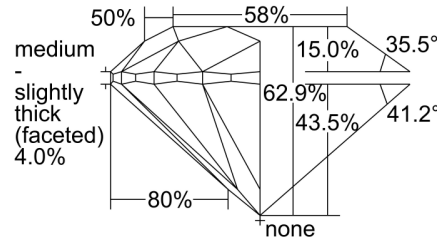

GIA NATURAL DIAMOND GRADING REPORT

July 18, 2024
GIA Report Number 2494951458
Shape and Cutting Style ..... Round Brilliant
Measurements ..... 6.35 - 6.39 x 4.01 mm

GRADING RESULTS

Carat Weight ..... 1.01 carat
Color Grade ..... H
Clarity Grade VVS2
Cut Grade ..... Excellent

ADDITIONAL GRADING INFORMATION

Polish ..... Excellent
Symmetry ..... Excellent
Fluorescence ..... None
Inscription(s): GIA 2494951458

PROPORTIONS

Profile to actual proportions