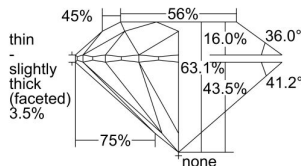

GIA®

FACSIMILE

GIA REPORT 2494952155

Verify this report at GIA.edu

GIA NATURAL DIAMOND DOSSIER®

July 17, 2024
GIA Report Number 2494952155
Shape and Cutting Style ..... Round Brilliant
Measurements ..... 4.67 - 4.70 x 2.96 mm

GRADING RESULTS

Carat Weight ..... 0.40 carat
Color Grade ..... H
Clarity Grade S11
Cut Grade ..... Excellent

ADDITIONAL GRADING INFORMATION

Polish ..... Excellent
Symmetry ..... Excellent
Fluorescence ..... None
Clarity Characteristics ..... Cloud, Crystal
Inscription(s): GIA 2494952155

PROPORTIONS

Profile to actual proportions