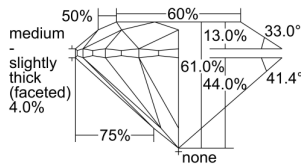

GIA®

FACSIMILE

GIA REPORT 2494957747

Verify this report at GIA.edu

GIA NATURAL DIAMOND DOSSIER®

July 26, 2024
GIA Report Number 2494957747
Shape and Cutting Style ..... Round Brilliant
Measurements ..... 4.04 - 4.06 x 2.47 mm

GRADING RESULTS

Carat Weight ..... 0.25 carat
Color Grade ..... E
Clarity Grade VS1
Cut Grade ..... Excellent

ADDITIONAL GRADING INFORMATION

Polish ..... Excellent
Symmetry ..... Excellent
Fluorescence ..... None
Clarity Characteristics ..... Cloud
Inscription(s): GIA 2494957747

PROPORTIONS

Profile to actual proportions

GRADING SCALES

GIA COLOR SCALE	GIA CLARITY SCALE	GIA CUT SCALE	
D	FLAWLESS	EXCELLENT	
E	INTERNALLY FLAWLESS		
F		VVS₁	VERY GOOD
G	VVS₂		
H	VS₁	GOOD	
I	VS₂		
J	SI₁	FAIR	
K	SI₂		
L	I₁	POOR	
M	I₂		
N	I₃		
O			
P			
Q			
R			
S			
T			
U			
V			
W			
X			
Y			
Z