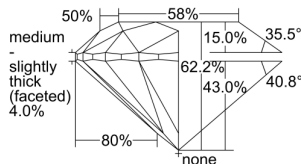

GIA®

FACSIMILE

GIA REPORT 2494959985

Verify this report at GIA.edu

GIA NATURAL DIAMOND DOSSIER®

July 18, 2024
GIA Report Number 2494959985
Shape and Cutting Style ..... Round Brilliant
Measurements ..... 4.88 - 4.90 x 3.04 mm

GRADING RESULTS

Carat Weight ..... 0.45 carat
Color Grade ..... G
Clarity Grade VS1
Cut Grade ..... Excellent

ADDITIONAL GRADING INFORMATION

Polish ..... Excellent
Symmetry ..... Excellent
Fluorescence ..... None
Clarity Characteristics ..... Cloud
Inscription(s): GIA 2494959985

PROPORTIONS

Profile to actual proportions

GRADING SCALES

GIA COLOR SCALE	GIA CLARITY SCALE	GIA CUT SCALE
COLOURLESS	FLAWLESS	EXCELLENT
D	INTERNALLY FLAWLESS	
E	VVS₁	VERY GOOD
F		
G	VS₁	GOOD
H		
I	SI₁	FAIR
J		
K	I₁	POOR
L		
M	I₂	
N		
O	I₃	
P		
Q		
R		
S		
T		
U		
V		
W		
X		
Y		
Z