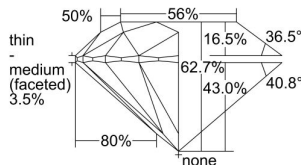

GIA®

FACSIMILE

GIA REPORT 2494974381

Verify this report at GIA.edu

GIA NATURAL DIAMOND DOSSIER®

July 22, 2024
GIA Report Number 2494974381
Shape and Cutting Style ..... Round Brilliant
Measurements ..... 4.91 - 4.93 x 3.08 mm

GRADING RESULTS

Carat Weight ..... 0.46 carat
Color Grade ..... G
Clarity Grade S11
Cut Grade ..... Excellent

ADDITIONAL GRADING INFORMATION

Polish ..... Excellent
Symmetry ..... Excellent
Fluorescence ..... None
Clarity Characteristics ..... Crystal, Cloud, Feather
Inscription(s): GIA 2494974381

PROPORTIONS

Profile to actual proportions