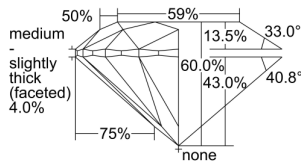

GIA®

FACSIMILE

GIA REPORT 2494974707

Verify this report at GIA.edu

GIA NATURAL DIAMOND DOSSIER®

July 22, 2024
GIA Report Number 2494974707
Shape and Cutting Style ..... Round Brilliant
Measurements ..... 5.85 - 5.87 x 3.52 mm

GRADING RESULTS

Carat Weight ..... 0.74 carat
Color Grade ..... G
Clarity Grade VS1
Cut Grade ..... Excellent

ADDITIONAL GRADING INFORMATION

Polish ..... Excellent
Symmetry ..... Excellent
Fluorescence ..... None
Clarity Characteristics..... Crystal, Cloud, Pinpoint
Inscription(s): GIA 2494974707

PROPORTIONS

Profile to actual proportions

GRADING SCALES

GIA COLOR SCALE	GIA CLARITY SCALE	GIA CUT SCALE	
D	FLAWLESS	EXCELLENT	
E	INTERNALLY FLAWLESS		
F		VVS₁	VERY GOOD
G	VVS₂		
H	VS₁	GOOD	
I	VS₂		
J	SI₁	FAIR	
K	SI₂		
L	I₁	POOR	
M	I₂		
N	I₃		
O			
P			
Q			
R			
S			
T			
U			
V			
W			
X			
Y			
Z