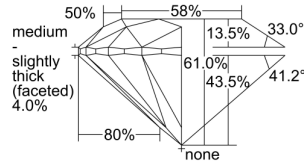

GIA®

FACSIMILE

GIA REPORT 2494980503

Verify this report at GIA.edu

GIA NATURAL DIAMOND DOSSIER®

July 26, 2024
GIA Report Number **2494980503**
Shape and Cutting Style ..... **Round Brilliant**
Measurements ..... **3.91 - 3.93 x 2.40 mm**

GRADING RESULTS

Carat Weight ..... **0.22 carat**
Color Grade ..... **D**
Clarity Grade **VVS1**
Cut Grade ..... **Excellent**

ADDITIONAL GRADING INFORMATION

Polish ..... **Excellent**
Symmetry ..... **Excellent**
Fluorescence ..... **None**
Clarity Characteristics..... **Cloud, Pinpoint, Surface Graining**
Inscription(s): **GIA 2494980503**

PROPORTIONS

Profile to actual proportions

GRADING SCALES

GIA COLOR SCALE	GIA CLARITY SCALE	GIA CUT SCALE	
D	FLAWLESS	EXCELLENT	
E	INTERNALLY FLAWLESS		
F		VVS₁	VERY GOOD
G	VVS₂		
H	VS₁	GOOD	
I	VS₂		
J	SI₁	FAIR	
K	SI₂		
L	I₁	POOR	
M	I₂		
N	I₃		
O			
P			
Q			
R			
S			
T			
U			
V			
W			
X			
Y			
Z