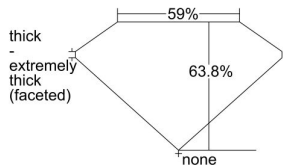

GIA®

FACSIMILE

GIA REPORT 2494983422

Verify this report at GIA.edu

GIA NATURAL DIAMOND DOSSIER®

July 24, 2024
GIA Report Number 2494983422
Shape and Cutting Style ..... Marquise Brilliant
Measurements ..... 7.55 x 4.02 x 2.56 mm

GRADING RESULTS

Carat Weight ..... 0.45 carat
Color Grade ..... D
Clarity Grade VVS1

ADDITIONAL GRADING INFORMATION

Polish ..... Excellent
Symmetry ..... Very Good
Fluorescence ..... None
Clarity Characteristics ..... Pinpoint, Indented Natural
Inscription(s): GIA 2494983422

PROPORTIONS

Profile not to actual proportions

GRADING SCALES

GIA COLOR SCALE		GIA CLARITY SCALE			
COLORLESS	D	VERY VERY SLIGHTLY INCLUDED	FLAWLESS		
	E		INTERNALLY FLAWLESS		
	F	VERY SLIGHTLY INCLUDED	VVS₁		
	G		VVS₂		
	H		VS₁		
	NEAR COLORLESS	I	SLIGHTLY INCLUDED	VS₂	
		J		SI₁	
		FAINT	K	INCLUDED	SI₂
			L		I₁
			M		I₂
VERT LIGHT	N	LIGHT	I₃		
	O				
	P				
	Q				
	R