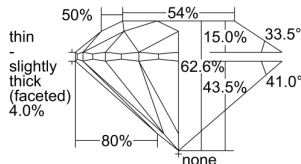

GIA®

FACSIMILE

GIA REPORT 2494984313

Verify this report at GIA.edu

GIA NATURAL DIAMOND DOSSIER®

July 23, 2024
GIA Report Number **2494984313**
Shape and Cutting Style ..... **Round Brilliant**
Measurements ..... **5.18 - 5.22 x 3.25 mm**

GRADING RESULTS

Carat Weight ..... **0.54 carat**
Color Grade ..... **G**
Clarity Grade **S11**
Cut Grade ..... **Excellent**

ADDITIONAL GRADING INFORMATION

Polish ..... **Excellent**
Symmetry ..... **Excellent**
Fluorescence ..... **None**
Clarity Characteristics ..... **Cloud**
Inscription(s): **GIA 2494984313**

PROPORTIONS

Profile to actual proportions

GRADING SCALES

GIA COLOR SCALE

COLORED	D
	E
	F
	G
	H
	I
	J
NEAR COLORLESS	K
	L
Faint	M
	N
	O
	P
	Q
	R
	S
	T
	U
	V
	W
	X
	Y
Light	Z

GIA CLARITY SCALE

FLAWLESS	VERY VERY SLIGHTLY INCLUDED	VVS₁	VVS₂	VS₁	VS₂	S1₁	S1₂	I₁	I₂	I₃	
											VERY SLIGHTLY INCLUDED
INTERNALLY FLAWLESS											

GIA CUT SCALE

EXCELLENT
VERY GOOD
GOOD
FAIR
POOR