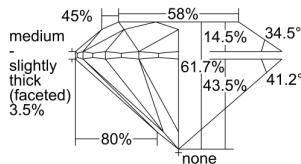

GIA®

FACSIMILE

GIA REPORT 2494984371

Verify this report at GIA.edu

GIA NATURAL DIAMOND DOSSIER®

July 24, 2024
GIA Report Number **2494984371**
Shape and Cutting Style ..... **Round Brilliant**
Measurements ..... **3.81 - 3.82 x 2.35 mm**

GRADING RESULTS

Carat Weight ..... **0.21 carat**
Color Grade ..... **D**
Clarity Grade **VVS1**
Cut Grade ..... **Excellent**

ADDITIONAL GRADING INFORMATION

Polish ..... **Excellent**
Symmetry ..... **Excellent**
Fluorescence ..... **None**
Clarity Characteristics ..... **Pinpoint**
Inscription(s): **GIA 2494984371**

PROPORTIONS

Profile to actual proportions

GRADING SCALES

GIA COLOR SCALE	GIA CLARITY SCALE	GIA CUT SCALE	
D	FLAWLESS	EXCELLENT	
E	INTERNALLY FLAWLESS		
F		VVS₁	VERY GOOD
G	VVS₂		
H	VS₁	GOOD	
I	VS₂		
J	SI₁	FAIR	
K	SI₂		
L	I₁	POOR	
M	I₂		
N	I₃		
O			
P			
Q			
R			
S			
T			
U			
V			
W			
X			
Y			
Z