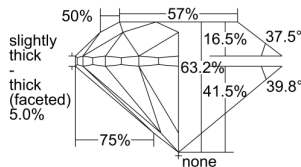

GIA®

FACSIMILE

GIA REPORT 2494984452

Verify this report at GIA.edu

GIA NATURAL DIAMOND DOSSIER®

July 23, 2024
GIA Report Number 2494984452
Shape and Cutting Style ..... Round Brilliant
Measurements ..... 4.18 - 4.22 x 2.66 mm

GRADING RESULTS

Carat Weight ..... 0.30 carat
Color Grade ..... E
Clarity Grade VS1
Cut Grade ..... Very Good

ADDITIONAL GRADING INFORMATION

Polish ..... Excellent
Symmetry ..... Very Good
Fluorescence ..... None
Clarity Characteristics ..... Crystal
Inscription(s): GIA 2494984452

PROPORTIONS

GRADING SCALES

GIA COLOR SCALE	GIA CLARITY SCALE	GIA CUT SCALE	
D	FLAWLESS	EXCELLENT	
E	INTERNALLY FLAWLESS		
F		VVS₁	VERY GOOD
G	VVS₂		
H	VS₁	GOOD	
I	VS₂		
J	SI₁	FAIR	
K	SI₂		
L	I₁	POOR	
M			
N			
O	I₂		
P			
Q	I₃		
R			
S			
T			
U			
V			
W			
X			
Y			
Z