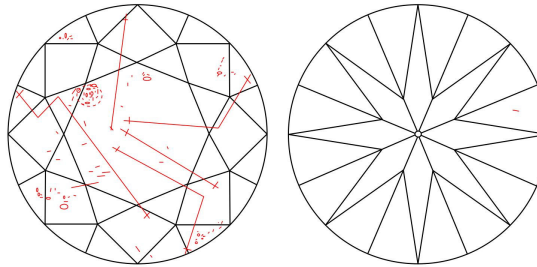

GIA NATURAL DIAMOND GRADING REPORT

July 23, 2024  
 GIA Report Number ..... 2494992470  
 Shape and Cutting Style ..... Round Brilliant  
 Measurements ..... 7.54 - 7.58 x 4.72 mm

GRADING RESULTS

Carat Weight ..... 1.66 carat  
 Color Grade ..... H  
 Clarity Grade ..... SI2  
 Cut Grade ..... Excellent

PROPORTIONS

Profile to actual proportions

CLARITY CHARACTERISTICS

KEY TO SYMBOLS\*

- Twinning Wisp
- Cloud
- Crystal
- Feather
- Needle

\* Red symbols denote internal characteristics (inclusions). Green or black symbols denote external characteristics (blemishes). Diagram is an approximate representation of the diamond, and symbols shown indicate type, position, and approximate size of clarity characteristics. All clarity characteristics may not be shown. Details of finish are not shown.