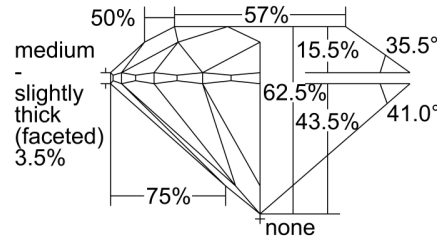

GIA NATURAL DIAMOND GRADING REPORT

July 23, 2024  
 GIA Report Number ..... 2494992470  
 Shape and Cutting Style ..... Round Brilliant  
 Measurements ..... 7.54 - 7.58 x 4.72 mm

GRADING RESULTS

Carat Weight ..... 1.66 carat  
 Color Grade ..... H  
 Clarity Grade ..... SI2  
 Cut Grade ..... Excellent

PROPORTIONS

Profile to actual proportions

CLARITY CHARACTERISTICS

KEY TO SYMBOLS\*

- Twinning Wisp
- Cloud
- Crystal
- Feather
- Needle

\* Red symbols denote internal characteristics (inclusions). Green or black symbols denote external characteristics (blemishes). Diagram is an approximate representation of the diamond, and symbols shown indicate type, position, and approximate size of clarity characteristics. All clarity characteristics may not be shown. Details of finish are not shown.