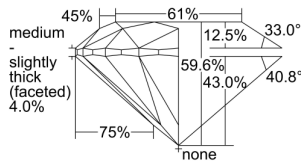

GIA®

FACSIMILE

GIA REPORT 2494994271

Verify this report at GIA.edu

GIA NATURAL DIAMOND DOSSIER®

July 23, 2024
GIA Report Number **2494994271**
Shape and Cutting Style ..... **Round Brilliant**
Measurements ..... **4.70 - 4.74 x 2.81 mm**

GRADING RESULTS

Carat Weight ..... **0.38 carat**
Color Grade ..... **D**
Clarity Grade **VS1**
Cut Grade ..... **Excellent**

ADDITIONAL GRADING INFORMATION

Polish ..... **Excellent**
Symmetry ..... **Excellent**
Fluorescence ..... **None**
Clarity Characteristics..... **Crystal, Pinpoint**
Inscription(s): **GIA 2494994271**

PROPORTIONS

Profile to actual proportions

GRADING SCALES

GIA COLOR SCALE	GIA CLARITY SCALE	GIA CUT SCALE
D	FLAWLESS	EXCELLENT
E	FLAWLESS	
F	INTERNALLY FLAWLESS	VERY GOOD
G	VVS₁	
H	VVS₂	GOOD
I	VS₁	
J	VS₂	FAIR
K	SI₁	
L	SI₂	POOR
M	I₁	
N	I₂	
O	I₃	
P		
Q		
R		
S		
T		
U		
V		
W		
X		
Y		
Z