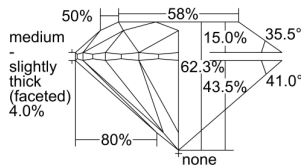

GIA®

FACSIMILE

GIA REPORT 2494998281

Verify this report at GIA.edu

GIA NATURAL DIAMOND DOSSIER®

July 23, 2024
GIA Report Number **2494998281**
Shape and Cutting Style ..... **Round Brilliant**
Measurements ..... **4.26 - 4.28 x 2.66 mm**

GRADING RESULTS

Carat Weight ..... **0.30 carat**
Color Grade ..... **F**
Clarity Grade **VS2**
Cut Grade ..... **Excellent**

ADDITIONAL GRADING INFORMATION

Polish ..... **Excellent**
Symmetry ..... **Excellent**
Fluorescence ..... **None**
Clarity Characteristics ..... **Crystal**
Inscription(s): **GIA 2494998281**

PROPORTIONS

Profile to actual proportions

GRADING SCALES

GIA COLOR SCALE	GIA CLARITY SCALE	GIA CUT SCALE	
D	FLAWLESS	EXCELLENT	
E	INTERNALLY FLAWLESS		
F		VVS₁	VERY GOOD
G	VVS₂		
H	VS₁	GOOD	
I	VS₂		
J	SI₁	FAIR	
K	SI₂		
L	I₁	POOR	
M	I₂		
N	I₃		
O			
P			
Q			
R			
S			
T			
U			
V			
W			
X			
Y			
Z