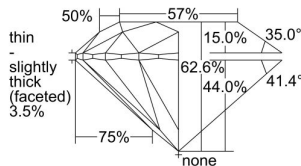

GIA®

FACSIMILE

GIA REPORT 2496004030

Verify this report at GIA.edu

GIA NATURAL DIAMOND DOSSIER®

April 05, 2024
GIA Report Number 2496004030
Shape and Cutting Style ..... Round Brilliant
Measurements ..... 4.72 - 4.74 x 2.96 mm

GRADING RESULTS

Carat Weight ..... 0.40 carat
Color Grade ..... K
Clarity Grade S11
Cut Grade ..... Excellent

ADDITIONAL GRADING INFORMATION

Polish ..... Excellent
Symmetry ..... Excellent
Fluorescence ..... Medium Blue
Clarity Characteristics ..... Crystal
Inscription(s): GIA 2496004030

PROPORTIONS

Profile to actual proportions