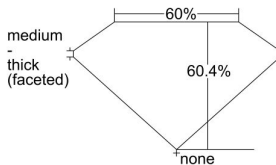

GIA®

FACSIMILE

GIA REPORT 2496023589

Verify this report at GIA.edu

GIA NATURAL DIAMOND DOSSIER®

April 08, 2024
GIA Report Number 2496023589
Shape and Cutting Style ..... Heart Brilliant
Measurements ..... 4.38 x 5.15 x 3.11 mm

GRADING RESULTS

Carat Weight ..... 0.41 carat
Color Grade ..... G
Clarity Grade ..... Internally Flawless

ADDITIONAL GRADING INFORMATION

Polish ..... Excellent
Symmetry ..... Excellent
Fluorescence ..... None
Clarity Characteristics ..... Minor Details of Polish
Inscription(s): GIA 2496023589

PROPORTIONS

Profile not to actual proportions

GRADING SCALES

GIA COLOR SCALE		GIA CLARITY SCALE				
COLORLESS	D	VERY VERY SLIGHTLY INCLUDED	FLAWLESS			
	E		INTERNALLY FLAWLESS			
	F		VVS₁			
	NEAR COLORLESS	G	VERY SLIGHTLY INCLUDED	VVS₂		
		H		VS₁		
		FAINT	I	SLIGHTLY INCLUDED	VS₂	
			J		SI₁	
			LIGHT	K	INCLUDED	SI₂
				L		I₁
				M		I₂
N	I₃					
O						
P						
Q						
R						
S						
T						
U						
V						
W						
X						
Y						
Z