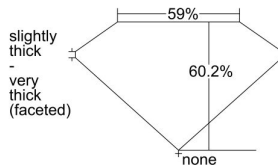

GIA®

FACSIMILE

GIA REPORT 2496038777

Verify this report at GIA.edu

GIA NATURAL DIAMOND DOSSIER®

April 11, 2024
GIA Report Number **2496038777**
Shape and Cutting Style ..... **Heart Brilliant**
Measurements ..... **4.28 x 5.07 x 3.06 mm**

GRADING RESULTS

Carat Weight ..... **0.38 carat**
Color Grade ..... **G**
Clarity Grade **VVS1**

ADDITIONAL GRADING INFORMATION

Polish ..... **Excellent**
Symmetry ..... **Excellent**
Fluorescence ..... **None**
Clarity Characteristics ..... **Feather**
Inscription(s): **GIA 2496038777**

PROPORTIONS

Profile not to actual proportions

GRADING SCALES

GIA COLOR SCALE		GIA CLARITY SCALE	
COLORLESS	D	VERY VERY SLIGHTLY INCLUDED	FLAWLESS
	E		INTERNALLY FLAWLESS
	F		VVS₁
	G		VVS₂
	H		VS₁
	I		VS₂
	J		SI₁
	K		SI₂
	L		I₁
	M		I₂
NEAR COLORLESS	N	SLIGHTLY INCLUDED	I₃
	O		
	P		
	Q		
FAINT	R		
	S		
	T		
	U		
VERY LIGHT	V		
	W		
	X		
	Y		
LIGHT	Z