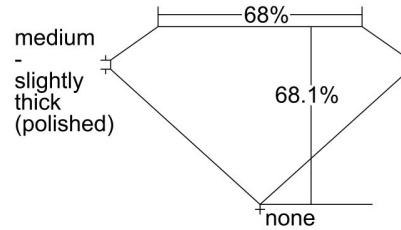

**GIA NATURAL DIAMOND GRADING REPORT**

April 15, 2024  
 GIA Report Number ..... 2496057358  
 Shape and Cutting Style ..... Emerald Cut  
 Measurements ..... 9.82 x 7.01 x 4.78 mm

**GRADING RESULTS**

Carat Weight ..... 3.20 carat  
 Color Grade ..... L  
 Clarity Grade ..... VS1

**ADDITIONAL GRADING INFORMATION**

Polish ..... Excellent  
 Symmetry ..... Excellent  
 Fluorescence ..... Medium Blue  
 Inscription(s): GIA 2496057358

**PROPORTIONS**

Profile not to actual proportions

**CLARITY CHARACTERISTICS**

**KEY TO SYMBOLS\***

- Crystal
- Pinpoint
- ∩ Feather
- ☉ Cloud
- ∖ Needle

\* Red symbols denote internal characteristics (inclusions). Green or black symbols denote external characteristics (blemishes). Diagram is an approximate representation of the diamond, and symbols shown indicate type, position, and approximate size of clarity characteristics. All clarity characteristics may not be shown. Details of finish are not shown.