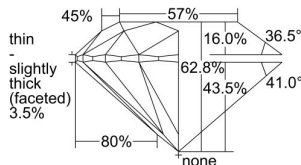

GIA®

FACSIMILE

GIA REPORT 2496059244

Verify this report at GIA.edu

GIA NATURAL DIAMOND DOSSIER®

April 12, 2024
GIA Report Number 2496059244
Shape and Cutting Style ..... Round Brilliant
Measurements ..... 5.34 - 5.38 x 3.37 mm

GRADING RESULTS

Carat Weight ..... 0.60 carat
Color Grade ..... K
Clarity Grade VVS2
Cut Grade ..... Excellent

ADDITIONAL GRADING INFORMATION

Polish ..... Excellent
Symmetry ..... Very Good
Fluorescence ..... Strong Blue
Clarity Characteristics ..... Pinpoint
Inscription(s): GIA 2496059244

PROPORTIONS

Profile to actual proportions

GRADING SCALES

GIA COLOR SCALE

COLORESS	D
	E
	F
	G
	H
	I
	J
NEAR COLORESS	K
	L
Faint	M
	N
	O
	P
Very Light	Q
	R
	S
	T
	U
	V
Light	W
	X
	Y
	Z

GIA CLARITY SCALE

VERY VERY SLIGHTLY INCLUDED	FLAWLESS
	INTERNALLY FLAWLESS
VERY SLIGHTLY INCLUDED	VVS₁
	VVS₂
SLIGHTLY INCLUDED	VS₁
	VS₂
INCLUDED	SI₁
	SI₂
	I₁
	I₂
	I₃

GIA CUT SCALE

EXCELLENT
VERY GOOD
GOOD
FAIR
POOR