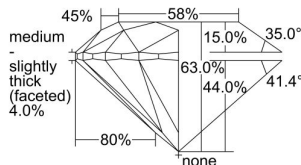

GIA®

FACSIMILE

GIA REPORT 2496060376

Verify this report at GIA.edu

GIA NATURAL DIAMOND DOSSIER®

April 12, 2024
GIA Report Number **2496060376**
Shape and Cutting Style ..... **Round Brilliant**
Measurements ..... **4.25 - 4.28 x 2.68 mm**

GRADING RESULTS

Carat Weight ..... **0.30 carat**
Color Grade ..... **H**
Clarity Grade **VS1**
Cut Grade ..... **Excellent**

ADDITIONAL GRADING INFORMATION

Polish ..... **Excellent**
Symmetry ..... **Excellent**
Fluorescence ..... **Medium Blue**
Clarity Characteristics..... **Indented Natural, Cloud, Pinpoint**
Inscription(s): **GIA 2496060376**

PROPORTIONS

Profile to actual proportions