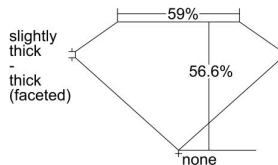

GIA®

FACSIMILE

GIA REPORT 2496062020

Verify this report at GIA.edu

GIA NATURAL DIAMOND DOSSIER®

April 11, 2024
GIA Report Number **2496062020**
Shape and Cutting Style ..... **Heart Brilliant**
Measurements ..... **4.17 x 4.71 x 2.66 mm**

GRADING RESULTS

Carat Weight ..... **0.30 carat**
Color Grade ..... **H**
Clarity Grade **VS2**

ADDITIONAL GRADING INFORMATION

Polish ..... **Excellent**
Symmetry ..... **Very Good**
Fluorescence ..... **None**
Clarity Characteristics ..... **Crystal, Feather**
Inscription(s): **GIA 2496062020**

PROPORTIONS

Profile not to actual proportions

GRADING SCALES

GIA COLOR SCALE		GIA CLARITY SCALE			
COLORLESS	D	VERY VERY SLIGHTLY INCLUDED	FLAWLESS		
	E		INTERNALLY FLAWLESS		
	F	VERY SLIGHTLY INCLUDED	VVS₁		
	G		VVS₂		
	H		VS₁		
	NEAR COLORLESS	I	SLIGHTLY INCLUDED	VS₂	
		J		SI₁	
		FAINT	K	INCLUDED	SI₂
			L		I₁
			M		I₂
VERT LIGHT			N	INCLUDED	I₃
			O		
			P		
	Q				
LIGHT	R				
	S				
	T				
	U				
	V				
	Z