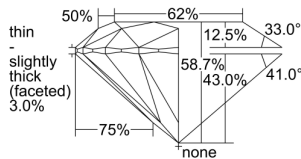

GIA®

FACSIMILE

GIA REPORT 2496070931

Verify this report at GIA.edu

GIA NATURAL DIAMOND DOSSIER®

April 12, 2024
GIA Report Number 2496070931
Shape and Cutting Style ..... Round Brilliant
Measurements ..... 4.33 - 4.35 x 2.55 mm

GRADING RESULTS

Carat Weight ..... 0.29 carat
Color Grade ..... G
Clarity Grade ..... Internally Flawless
Cut Grade ..... Excellent

ADDITIONAL GRADING INFORMATION

Polish ..... Excellent
Symmetry ..... Excellent
Fluorescence ..... Medium Blue
Clarity Characteristics ..... Minor Details of Polish
Inscription(s): GIA 2496070931

PROPORTIONS

Profile to actual proportions

GRADING SCALES

GIA COLOR SCALE	GIA CLARITY SCALE	GIA CUT SCALE
D	FLAWLESS	EXCELLENT
E	INTERNALLY FLAWLESS	
F	VVS₁	VERY GOOD
G		
H	VS₁	GOOD
I		
J	VS₂	FAIR
K		
L	SI₁	POOR
M		
N	I₁	
O		
P	I₂	
Q		
R	I₃	
S		
T		
U		
V		
W		
X		
Y		
Z