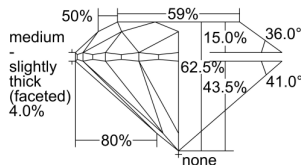

GIA®

FACSIMILE

GIA REPORT 2496076387

Verify this report at GIA.edu

GIA NATURAL DIAMOND DOSSIER®

May 10, 2024
GIA Report Number **2496076387**
Shape and Cutting Style ..... **Round Brilliant**
Measurements ..... **4.26 - 4.29 x 2.68 mm**

GRADING RESULTS

Carat Weight ..... **0.30 carat**
Color Grade ..... **F**
Clarity Grade **S11**
Cut Grade ..... **Excellent**

ADDITIONAL GRADING INFORMATION

Polish ..... **Excellent**
Symmetry ..... **Excellent**
Fluorescence ..... **None**
Clarity Characteristics ..... **Cloud**
Inscription(s): **GIA 2496076387**

PROPORTIONS

Profile to actual proportions

GRADING SCALES

GIA COLOR SCALE	GIA CLARITY SCALE	GIA CUT SCALE	
D	FLAWLESS	EXCELLENT	
E	INTERNALLY FLAWLESS		
F		VVS₁	VERY GOOD
G	VVS₂		
H	VS₁	GOOD	
I	VS₂		
J	S1₁	FAIR	
K	S1₂		
L	I₁	POOR	
M	I₂		
N	I₃		
O			
P			
Q			
R			
S			
T			
U			
V			
W			
X			
Y			
Z