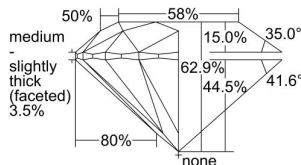

GIA®

FACSIMILE

GIA REPORT 2496077253

Verify this report at GIA.edu

GIA NATURAL DIAMOND DOSSIER®

April 16, 2024
GIA Report Number 2496077253
Shape and Cutting Style ..... Round Brilliant
Measurements ..... 5.05 - 5.09 x 3.18 mm

GRADING RESULTS

Carat Weight ..... 0.50 carat
Color Grade I
Clarity Grade VVS2
Cut Grade ..... Excellent

ADDITIONAL GRADING INFORMATION

Polish ..... Excellent
Symmetry ..... Excellent
Fluorescence ..... Medium Blue
Clarity Characteristics..... Pinpoint, Surface Graining
Inscription(s): GIA 2496077253

PROPORTIONS

Profile to actual proportions

GRADING SCALES

GIA COLOR SCALE

COLORLESS	D
	E
	F
	G
	H
	I
	J
NEAR COLORLESS	K
	L
FAIN	M
	N
	O
	P
	Q
VERY LIGHT	R
	S
	T
	U
	V
	W
	X
	Y
LIGHT	Z

GIA CLARITY SCALE

FLAWLESS	INTERNAL FLAWLESS	
		FLAWLESS
VERY VERY SLIGHTLY INCLUDED	VVS₁	
	VVS₂	
VERY SLIGHTLY INCLUDED	VS₁	
	VS₂	
SLIGHTLY INCLUDED	SI₁	
	SI₂	
INCLUDED	I₁	
	I₂	
	I₃	

GIA CUT SCALE

EXCELLENT
VERY GOOD
GOOD
FAIR
POOR