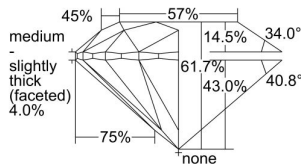

GIA®

FACSIMILE

GIA REPORT 2496078136

Verify this report at GIA.edu

GIA NATURAL DIAMOND DOSSIER®

April 18, 2024
GIA Report Number **2496078136**
Shape and Cutting Style ..... **Round Brilliant**
Measurements ..... **3.99 - 4.02 x 2.47 mm**

GRADING RESULTS

Carat Weight ..... **0.24 carat**
Color Grade ..... **H**
Clarity Grade **VS1**
Cut Grade ..... **Excellent**

ADDITIONAL GRADING INFORMATION

Polish ..... **Excellent**
Symmetry ..... **Excellent**
Fluorescence ..... **None**
Clarity Characteristics ..... **Cloud, Pinpoint**
Inscription(s): **GIA 2496078136**

PROPORTIONS

Profile to actual proportions

GRADING SCALES

GIA COLOR SCALE	GIA CLARITY SCALE	GIA CUT SCALE	
D	FLAWLESS	EXCELLENT	
E	INTERNALLY FLAWLESS		
F		VVS₁	VERY GOOD
G	VVS₂		
H	VS₁	GOOD	
I	VS₂		
J	SI₁	FAIR	
K	SI₂		
L	I₁	POOR	
M	I₂		
N	I₃		
O			
P			
Q			
R			
S			
T			
U			
V			
W			
X			
Y			
Z