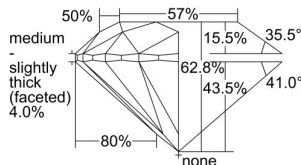

GIA®

FACSIMILE

GIA REPORT 2496096307

Verify this report at GIA.edu

GIA NATURAL DIAMOND DOSSIER®

April 18, 2024
GIA Report Number **2496096307**
Shape and Cutting Style ..... **Round Brilliant**
Measurements ..... **5.78 - 5.83 x 3.65 mm**

GRADING RESULTS

Carat Weight ..... **0.77 carat**
Color Grade ..... **H**
Clarity Grade **VS1**
Cut Grade ..... **Excellent**

ADDITIONAL GRADING INFORMATION

Polish ..... **Excellent**
Symmetry ..... **Excellent**
Fluorescence ..... **None**
Clarity Characteristics..... **Crystal, Cloud, Pinpoint**
Inscription(s): **GIA 2496096307**

PROPORTIONS

Profile to actual proportions