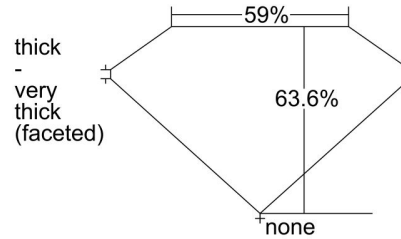

GIA NATURAL DIAMOND GRADING REPORT

April 18, 2024
 GIA Report Number 2496097910
 Shape and Cutting Style Oval Brilliant
 Measurements 8.82 x 6.28 x 3.99 mm

GRADING RESULTS

Carat Weight 1.50 carat
 Color Grade J
 Clarity Grade VVS1

ADDITIONAL GRADING INFORMATION

Polish Very Good
 Symmetry Very Good
 Fluorescence None
 Inscription(s): GIA 2496097910
 Comments: Surface graining is not shown.

PROPORTIONS

Profile not to actual proportions

CLARITY CHARACTERISTICS

KEY TO SYMBOLS*

- Pinpoint
- ~ Feather
- ∧ Indented Natural

* Red symbols denote internal characteristics (inclusions). Green or black symbols denote external characteristics (blemishes). Diagram is an approximate representation of the diamond, and symbols shown indicate type, position, and approximate size of clarity characteristics. All clarity characteristics may not be shown. Details of finish are not shown.