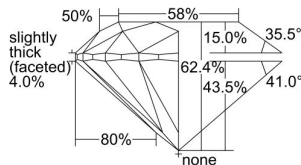

GIA®

FACSIMILE

GIA REPORT 2496098742

Verify this report at GIA.edu

GIA NATURAL DIAMOND DOSSIER®

April 17, 2024
GIA Report Number 2496098742
Shape and Cutting Style ..... Round Brilliant
Measurements ..... 5.77 - 5.80 x 3.61 mm

GRADING RESULTS

Carat Weight ..... 0.75 carat
Color Grade ..... F
Clarity Grade VS2
Cut Grade ..... Excellent

ADDITIONAL GRADING INFORMATION

Polish ..... Excellent
Symmetry ..... Excellent
Fluorescence ..... Faint
Clarity Characteristics ..... Cloud
Inscription(s): GIA 2496098742

PROPORTIONS

Profile to actual proportions

GRADING SCALES

GIA COLOR SCALE	GIA CLARITY SCALE	GIA CUT SCALE	
D	FLAWLESS	EXCELLENT	
E	INTERNALLY FLAWLESS		
F		VVS₁	VERY GOOD
G	VVS₂		
H	VS₁	GOOD	
I	VS₂		
J	SI₁	FAIR	
K	SI₂		
L	I₁	POOR	
M	I₂		
N	I₃		
O			
P			
Q			
R			
S			
T			
U			
V			
W			
X			
Y			
Z