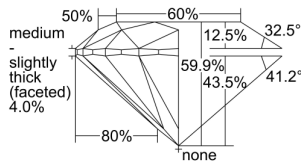

GIA®

FACSIMILE

GIA REPORT 2496107438

Verify this report at GIA.edu

GIA NATURAL DIAMOND DOSSIER®

April 17, 2024
GIA Report Number 2496107438
Shape and Cutting Style ..... Round Brilliant
Measurements ..... 5.42 - 5.46 x 3.26 mm

GRADING RESULTS

Carat Weight ..... 0.59 carat
Color Grade I
Clarity Grade S11
Cut Grade ..... Excellent

ADDITIONAL GRADING INFORMATION

Polish ..... Excellent
Symmetry ..... Excellent
Fluorescence ..... None
Clarity Characteristics ..... Crystal, Cloud, Feather
Inscription(s): GIA 2496107438

PROPORTIONS

Profile to actual proportions