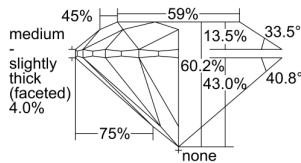

GIA®

FACSIMILE

GIA REPORT 2496154754

Verify this report at GIA.edu

GIA NATURAL DIAMOND DOSSIER®

April 29, 2024
GIA Report Number 2496154754
Shape and Cutting Style ..... Round Brilliant
Measurements ..... 4.46 - 4.48 x 2.69 mm

GRADING RESULTS

Carat Weight ..... 0.33 carat
Color Grade ..... E
Clarity Grade VS1
Cut Grade ..... Excellent

ADDITIONAL GRADING INFORMATION

Polish ..... Excellent
Symmetry ..... Excellent
Fluorescence ..... None
Clarity Characteristics..... Crystal, Cloud, Needle, Pinpoint
Inscription(s): GIA 2496154754

PROPORTIONS

Profile to actual proportions

GRADING SCALES

GIA COLOR SCALE	GIA CLARITY SCALE	GIA CUT SCALE
D	FLAWLESS	EXCELLENT
E	INTERNALLY FLAWLESS	
F	VVS₁	VERY GOOD
G		
H	VS₁	GOOD
I		
J	SI₁	FAIR
K		
L	I₁	POOR
M		
N	I₂	
O		
P	I₃	
Q		
R		
S		
T		
U		
V		
W		
X		
Y		
Z