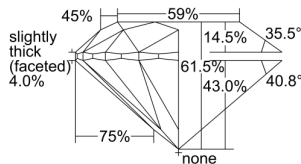

GIA®

FACSIMILE

GIA REPORT 2496155713

Verify this report at GIA.edu

GIA NATURAL DIAMOND DOSSIER®

April 24, 2024
GIA Report Number 2496155713
Shape and Cutting Style ..... Round Brilliant
Measurements ..... 6.16 - 6.21 x 3.81 mm

GRADING RESULTS

Carat Weight ..... 0.91 carat
Color Grade ..... D
Clarity Grade S11
Cut Grade ..... Excellent

ADDITIONAL GRADING INFORMATION

Polish ..... Excellent
Symmetry ..... Excellent
Fluorescence ..... Medium Blue
Clarity Characteristics ..... Crystal, Cloud, Feather
Inspection(s): GIA 2496155713

PROPORTIONS

Profile to actual proportions