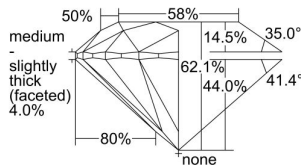

GIA®

FACSIMILE

GIA REPORT 2496167761

Verify this report at GIA.edu

GIA NATURAL DIAMOND DOSSIER®

May 07, 2024
GIA Report Number 2496167761
Shape and Cutting Style ..... Round Brilliant
Measurements ..... 4.27 - 4.31 x 2.66 mm

GRADING RESULTS

Carat Weight ..... 0.30 carat
Color Grade ..... H
Clarity Grade VS2
Cut Grade ..... Excellent

ADDITIONAL GRADING INFORMATION

Polish ..... Excellent
Symmetry ..... Excellent
Fluorescence ..... Faint
Clarity Characteristics ..... Cloud, Crystal
Inscription(s): GIA 2496167761

PROPORTIONS

Profile to actual proportions

GRADING SCALES

GIA COLOR SCALE	GIA CLARITY SCALE	GIA CUT SCALE	
D	FLAWLESS	EXCELLENT	
E	INTERNALLY FLAWLESS		
F		VVS₁	VERY GOOD
G	VVS₂		
H	VS₁	GOOD	
I	VS₂		
J	SI₁	FAIR	
K	SI₂		
L	I₁	POOR	
M	I₂		
N	I₃		
O			
P			
Q			
R			
S			
T			
U			
V			
W			
X			
Y			
Z