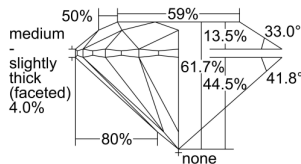

GIA®

FACSIMILE

GIA REPORT 2496175876

Verify this report at GIA.edu

GIA NATURAL DIAMOND DOSSIER®

April 24, 2024
GIA Report Number 2496175876
Shape and Cutting Style ..... Round Brilliant
Measurements ..... 5.72 - 5.76 x 3.54 mm

GRADING RESULTS

Carat Weight ..... 0.71 carat
Color Grade ..... E
Clarity Grade VS1
Cut Grade ..... Excellent

ADDITIONAL GRADING INFORMATION

Polish ..... Excellent
Symmetry ..... Excellent
Fluorescence ..... None
Clarity Characteristics..... Crystal, Cloud, Needle, Pinpoint
Inscription(s): GIA 2496175876

PROPORTIONS

Profile to actual proportions